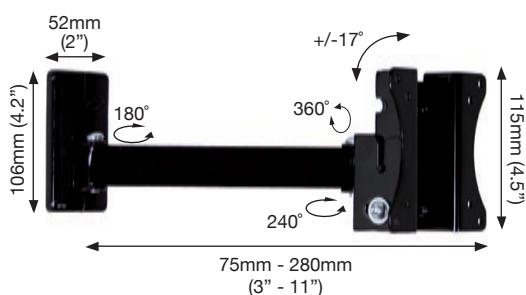

### SMALL FLAT SCREEN WALL MOUNT WITH SINGLE ARM EXTENSION

- Fits 75mm x 75mm and 100mm x 100mm VESA mounting patterns
- Mounts screen from 75mm (3") - 280mm (11") from wall
- Tilts +/-17° and swivels 180°
- Allows 360° rotation of screen in any direction to display screen in landscape or portrait style
- Features post installation screen levelling
- Simple hook-on installation with all mounting hardware included

<b>Screen Size</b>	<b>10" - 23"</b>
Max. Weight	15kg (33lbs)
Distance from Wall	75mm (3") - 280mm (11")
VESA Compatibility	75 x 75 100 x 100
Tilt	+/-17°
Swivel	180°, 240°
<b>Colours Available</b>	<b>Piano Black</b>

### SMALL FLAT SCREEN WALL MOUNT WITH DOUBLE ARM EXTENSION

- Fits 75mm x 75mm and 100mm x 100mm VESA mounting patterns
- Mounts screen from 95mm (3.7") - 450mm (17.7") from wall
- Tilts +/-17° and swivels 180°
- Allows 360° rotation of screen in any direction to display screen in landscape or portrait style
- Features post installation screen levelling
- Simple hook-on installation with all mounting hardware included

<b>Screen Size</b>	<b>10" - 23"</b>
Max. Weight	15kg (33lbs)
Distance from Wall	95mm (3.7") - 450mm (17.7")
VESA Compatibility	75 x 75 100 x 100
Tilt	+/-17°
Swivel	180°, 360°, 240°
<b>Colours Available</b>	<b>Piano Black</b>