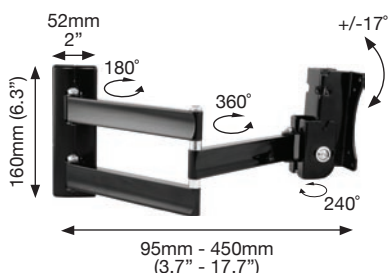

### SMALL FLAT SCREEN WALL MOUNT WITH SINGLE ARM EXTENSION

- Fits 75mm x 75mm and 100mm x 100mm VESA mounting patterns
- Mounts screen from 75mm (3") - 280mm (11") from wall
- Tilts +/-17° and swivels 180°
- Allows 360° rotation of screen in any direction to display screen in landscape or portrait style
- Features post installation screen levelling
- Simple hook-on installation with all mounting hardware included

<b>Screen Size</b>	<b>10" - 23"</b>
Max. Weight	15kg (33lbs)
Distance from Wall	75mm (3") - 280mm (11")
VESA Compatibility	75 x 75 100 x 100
Tilt	+/-17°
Swivel	180°, 240°
<b>Colours Available</b>	<b>Piano Black</b>

### SMALL FLAT SCREEN WALL MOUNT WITH DOUBLE ARM EXTENSION

- Fits 75mm x 75mm and 100mm x 100mm VESA mounting patterns
- Mounts screen from 95mm (3.7") - 450mm (17.7") from wall
- Tilts +/-17° and swivels 180°
- Allows 360° rotation of screen in any direction to display screen in landscape or portrait style
- Features post installation screen levelling
- Simple hook-on installation with all mounting hardware included

<b>Screen Size</b>	<b>10" - 23"</b>
Max. Weight	15kg (33lbs)
Distance from Wall	95mm (3.7") - 450mm (17.7")
VESA Compatibility	75 x 75 100 x 100
Tilt	+/-17°
Swivel	180°, 360°, 240°
<b>Colours Available</b>	<b>Piano Black</b>