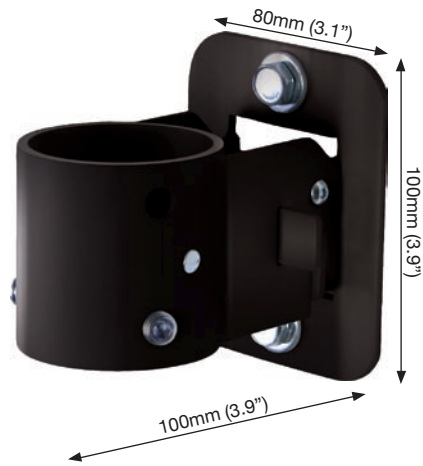

BT7830

WALL MOUNT FOR 50MM POLES

- Wall bracket for attaching 50mm (2") poles to the wall
- Covers included for smart installation
- Can be used with any length B-Tech pole
- 48mm from wall when mounted
- Supplied with safety bolt for secure installation
- Maximum load weight 120kg (265lbs) when used with 2 x BT7830
- **MINIMUM OF 2 BT7830's REQUIRED FOR SECURE POLE MOUNTING**
- **POLE SOLD SEPARATELY**
- **Available in Black**

Registered Design No.
3015404

BT7850

50MM DIAMETER POLES

- Can be cut to length if required
- Poles are internally unobstructed to allow cables to pass through easily
- Features safety bolt holes at top and bottom for secure installation
- Poles can be linked together using BT7823 or BT7824
- **Available in Black**

BT7850-12
12" Pole (300mm)

BT7850-24
24" Pole (600mm)

BT7850-36
36" Pole (900mm)