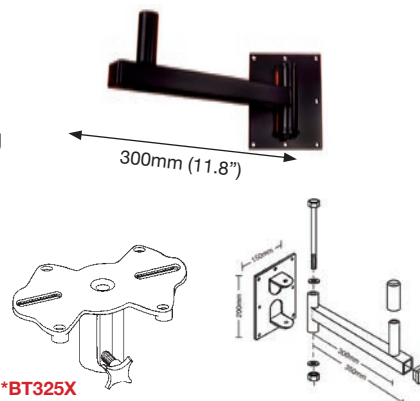

BT14

CENTRE SPEAKER MOUNT

- Multi purpose shelf for Traditional Televisions
- Ideal for use with DVD players, satellite receivers & centre speakers
- 2 Adjustable support rods Maximum rod height 185mm (7.3")
- Maximum shelf size: 260mm (10.2") wide x 300mm (11.8") deep
- **NOTE: TV CASE MUST BE STRONG ENOUGH TO SUPPORT WEIGHT OF SHELF AND EQUIPMENT**
- **Available in Black**

BT606

60cm ATLAS STAND

- Top plate dimensions: 160mm (6.3") x 160mm (6.3")
- Base plate dimensions: 240mm (9.4") x 240mm (9.4")
- Max weight of speaker: 35kg/77lbs
- **SUPPLIED IN PAIRS**
- **Available in Black**

BT606

BT608

80cm ATLAS STAND

- Top plate dimensions: 125mm (4.9") x 125mm (4.9")
- Base plate dimensions: 240mm (9.4") x 240mm (9.4")
- Max weight of speaker: 15kg/33lbs
- **SUPPLIED IN PAIRS**
- **Available in Black**

BT608

BT325

'PRO-TOP' PROFESSIONAL DISC/PA SPEAKER MOUNT

- Designed for disco / PA loudspeakers with a 'top-hat' fitting weighing up to 70kg/154lbs
- Fits 'top-hat' fixing holes of 32mm (1.3") and 35mm (1.4")
- Arm length from wall plate to shaft: 300mm (11.8")
- Simple installation with all mounting hardware included
- Adaptor for external mounting also available (BT325X*)
- **SUPPLIED INDIVIDUALLY**
- **Available in Black**