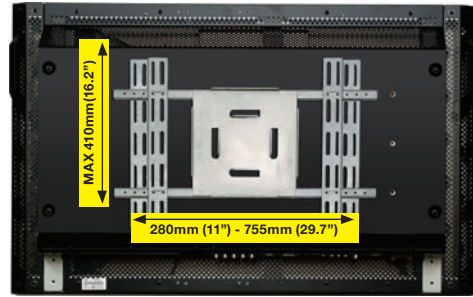

HEAVY DUTY UNIVERSAL FLAT SCREEN MOUNTS

B-Tech's Heavy Duty Universal Flat Screen Wall Mounts are available with tilt and non-tilt (flush to the wall) options allowing for installation in most locations. They are designed for Plasma and non-VESA LCD screens with a size from 30" to 50" and are GS/TUV approved for screens with a weight up to 150lbs (70kg). All heavy duty mounts come supplied with unique 'Anti-Theft' locking screws.

BT8410

HEAVY DUTY FLAT SCREEN WALL MOUNT LOW PROFILE

- Recommended for flat screens from 30" - 50" up to 70kg (150lbs)
- Universal Interface Bracket and fixings included
- Designed for use with concrete / brick and twin 16" stud walls
- Distance from wall: 40mm (1.6")
- Wall Plate Dimensions: 280mm (11") x 500mm x (19.7")
- Flexible wall mounting - horizontal 'side-to-side' adjustment range of 150mm (6") left or right of centre
- 'Anti-Theft' locking security screws included
- All mounting hardware included
- Screen can be mounted in either landscape or portrait style

Registered Design No.
3015404
30155405

BT8411

HEAVY DUTY FLAT SCREEN WALL MOUNT WITH TILT

- Recommended for flat screens from 30" - 50" up to 70kg (150lbs)
- Universal Interface Bracket and fixings included
- Designed for concrete / brick walls and 16" stud walls
- Can be mounted flat to the wall or with a forward tilt of up to +20°
- Wall bracket dimensions: 500mm (19.7") x 390mm (15.3")
- 'Anti-Theft' locking security screws included
- All mounting hardware included
- Screen can be mounted in either landscape or portrait style

Screen Size	30" - 50"	
Max. Weight	70kg (150lbs)	
Distance From Wall	65mm (2.4")	
Max. Distance Between Fixings	H: 280mm (11") - 755mm (29.7") V: 410mm (16.2")	
VESA	300 x 200 300 x 300	400 x 400 600 x 400
Tilt	+20°	
Colours Available	Silver	